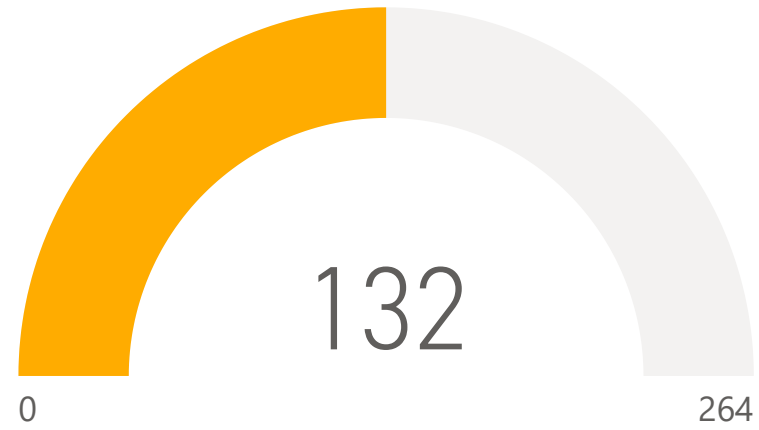

● impossible to say
 ● less than a month
 ● more than ten months
 ● one to three months
 ● seven to ten months
 ● three to six months

Total FTEs Laid Off

How efficient do you feel your workforce is when working remotely (compared to pre-virus)?