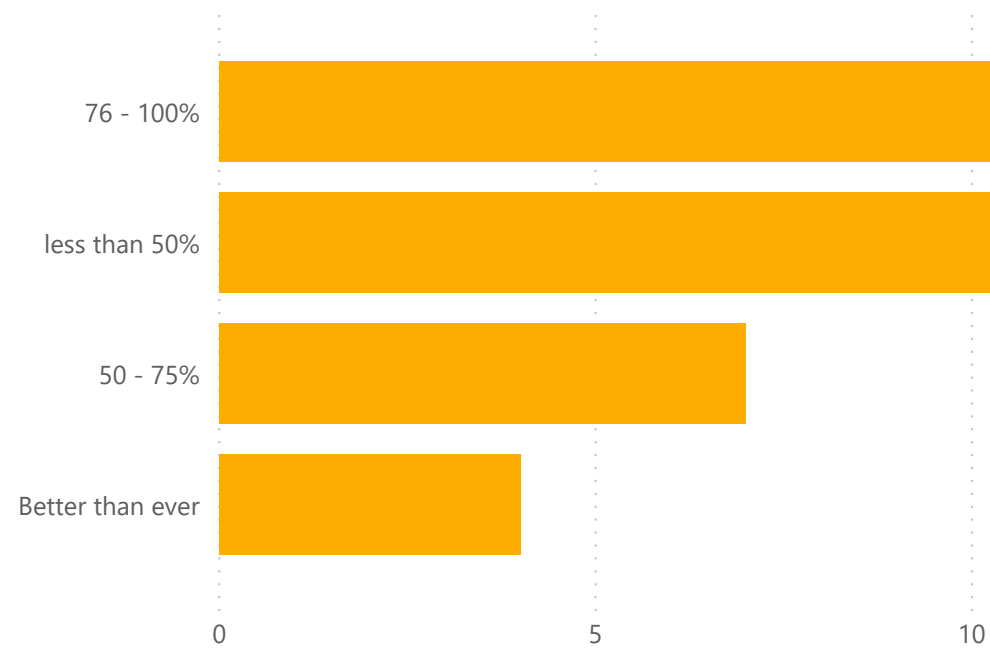

● impossible to say
 ● less than a month
 ● more than ten months
 ● one to three months
 ● seven to ten months
 ● three to six months

Total FTEs Laid Off

How efficient do you feel your workforce is when working remotely (compared to pre-virus)?