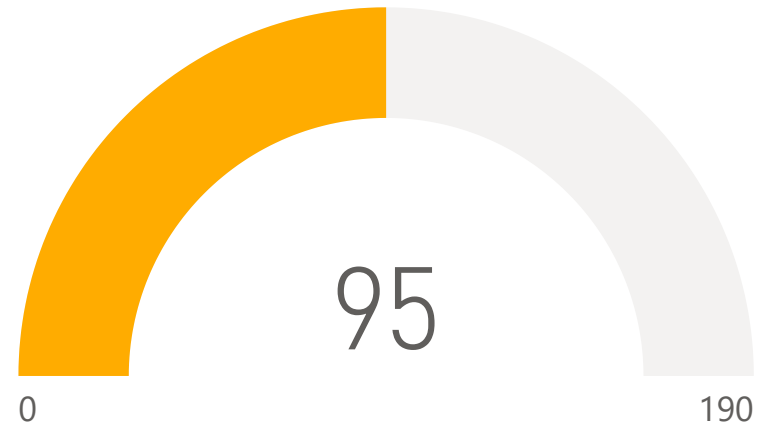

● impossible to say
 ● less than a month
 ● more than ten months
 ● one to three months
 ● seven to ten months
 ● three to six months

Total FTEs Laid Off

How efficient do you feel your workforce is when working remotely (compared to pre-virus)?