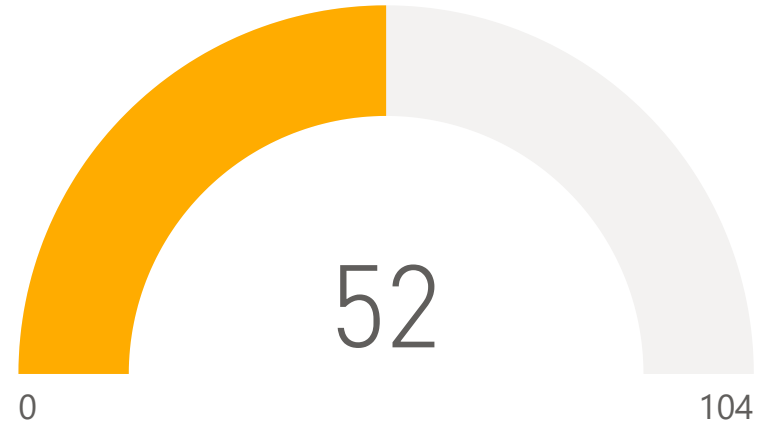

● impossible to say
 ● less than a month
 ● more than ten months
 ● one to three months
 ● seven to ten months
 ● three to six months

Total FTEs Laid Off

How efficient do you feel your workforce is when working remotely (compared to pre-virus)?