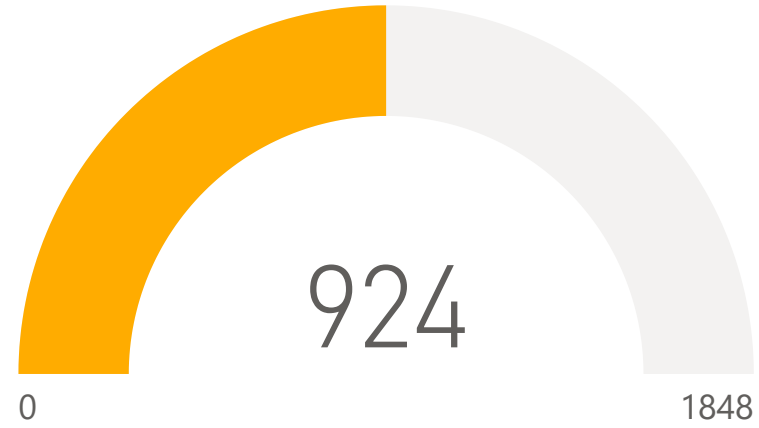

● impossible to say
 ● less than a month
 ● more than ten months
 ● one to three months
 ● seven to ten months
 ● three to six months

Total FTEs Laid Off

How efficient do you feel your workforce is when working remotely (compared to pre-virus)?