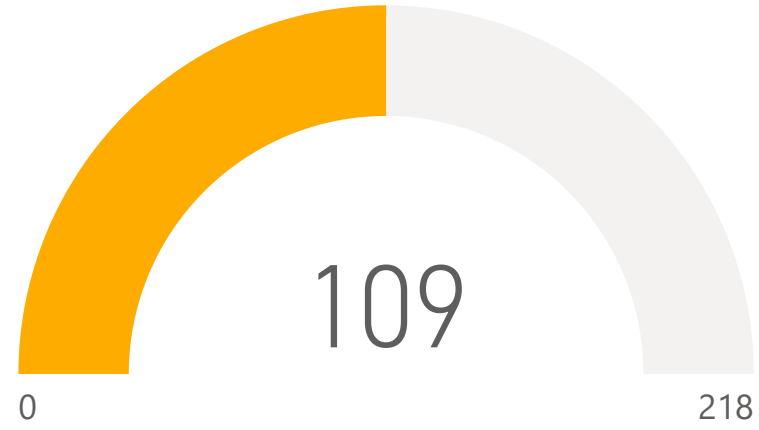

● impossible to say
 ● less than a month
 ● more than ten months
 ● one to three months
 ● seven to ten months
 ● three to six months

Total FTEs Laid Off

How efficient do you feel your workforce is when working remotely (compared to pre-virus)?