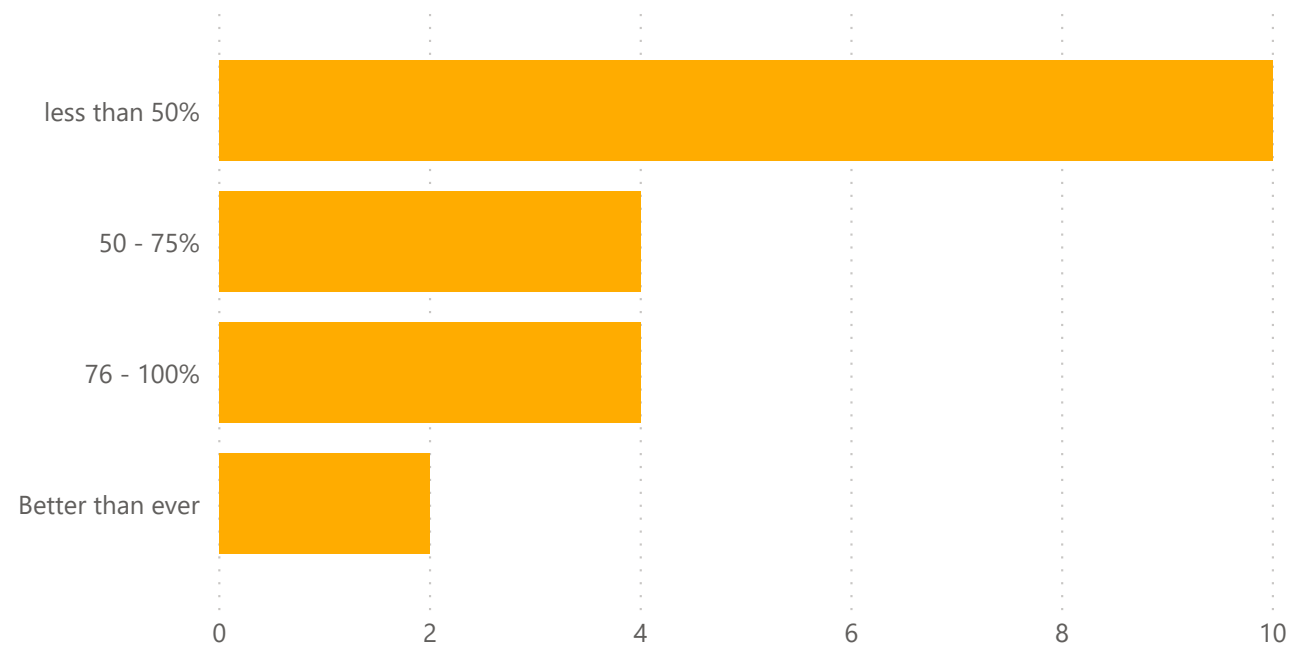

● impossible to say
 ● less than a month
 ● more than ten months
 ● one to three months
 ● seven to ten months
 ● three to six months

Total FTEs Laid Off

How efficient do you feel your workforce is when working remotely (compared to pre-virus)?