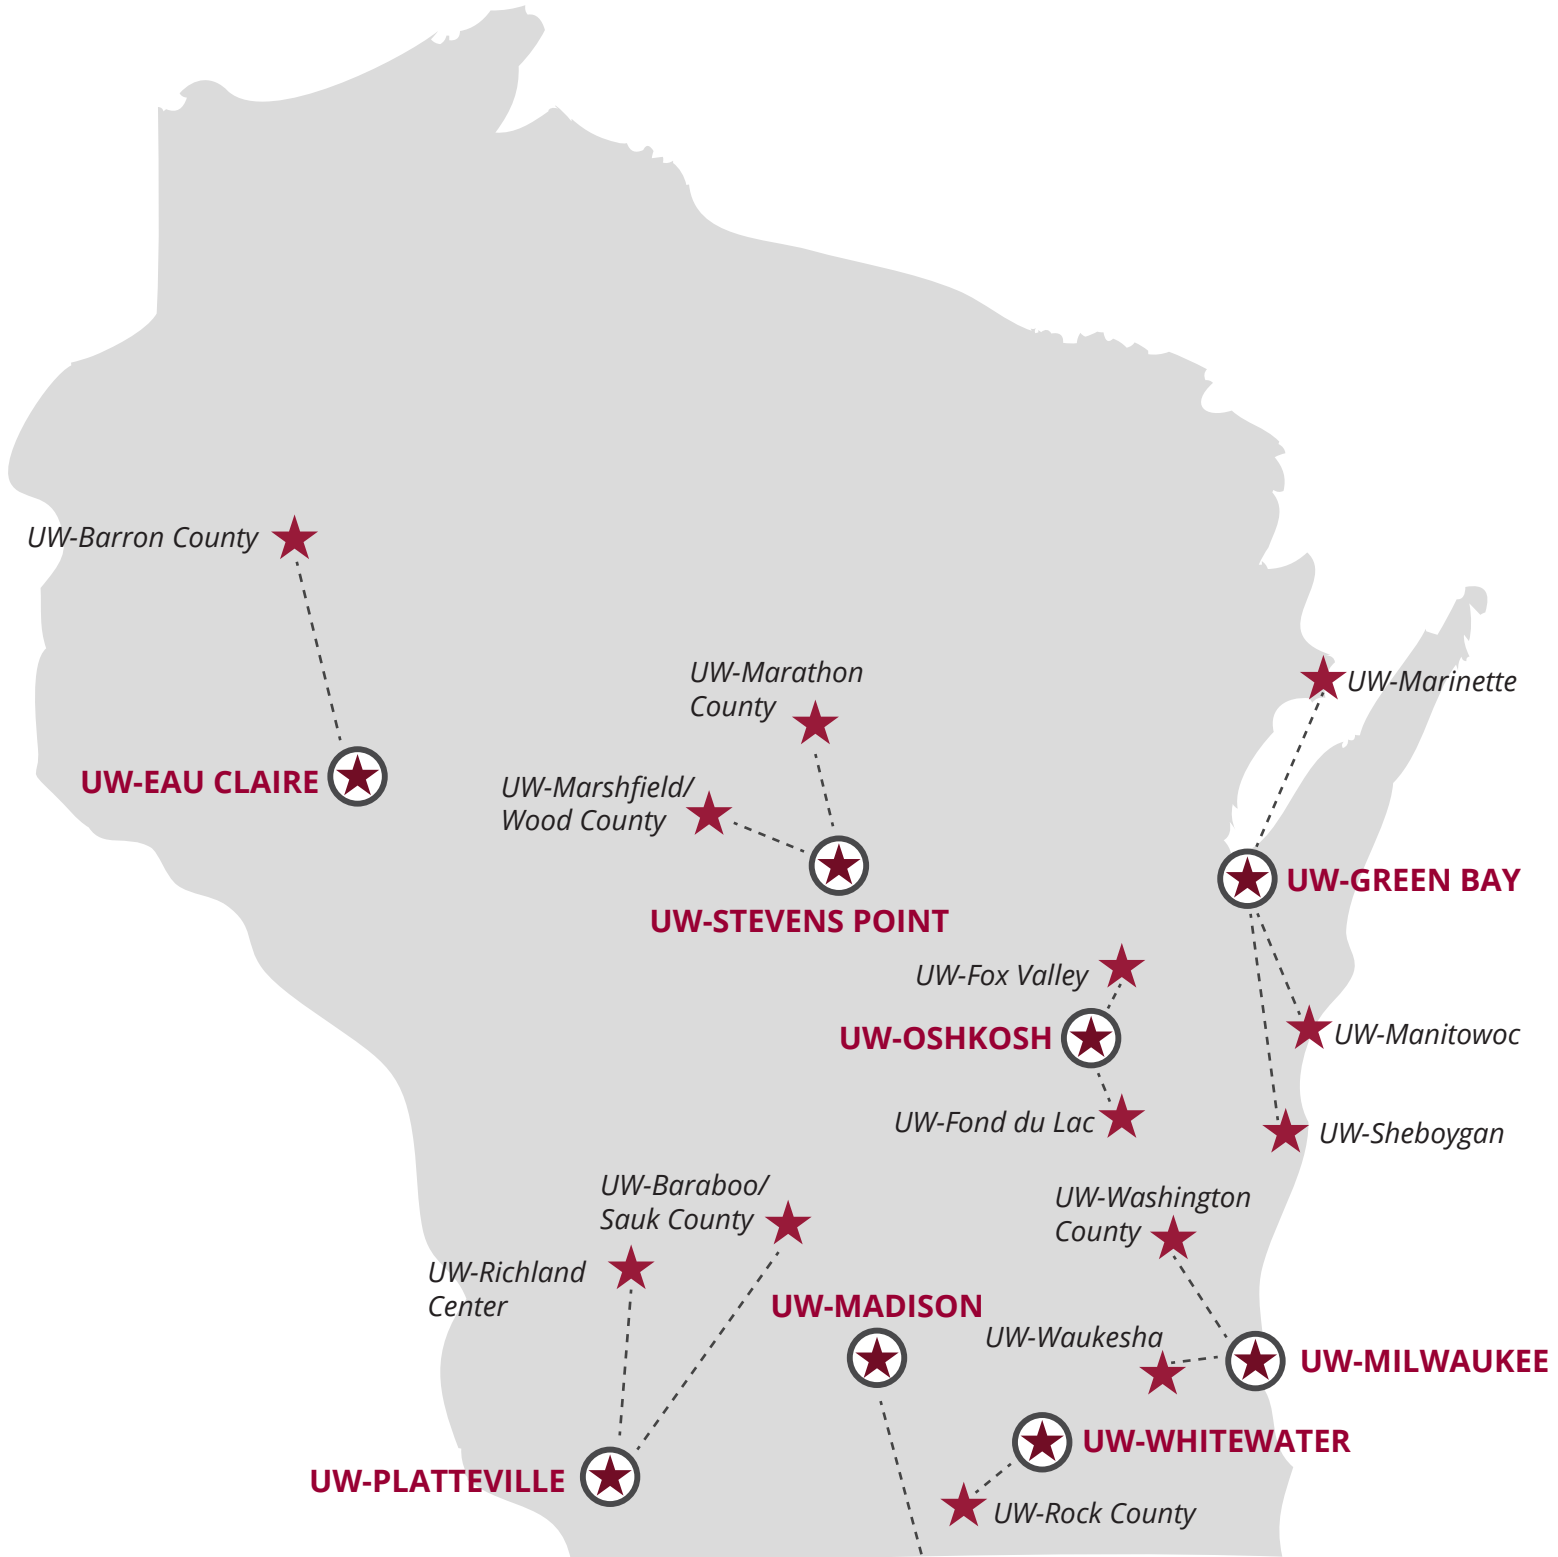

Proposed UW Colleges and UW-Extension Restructuring

October 2017

UW SYSTEM ADMINISTRATION

- Division of Business and Entrepreneurship (DBE)
- Broadcasting and Media Innovation (BAMI)
- Continuing Education, Outreach and E-Learning (CEOEL)
 - UW Colleges Online

UW-EXTENSION

- Cooperative Extension (COOP)
- UW-Extension Conference Centers