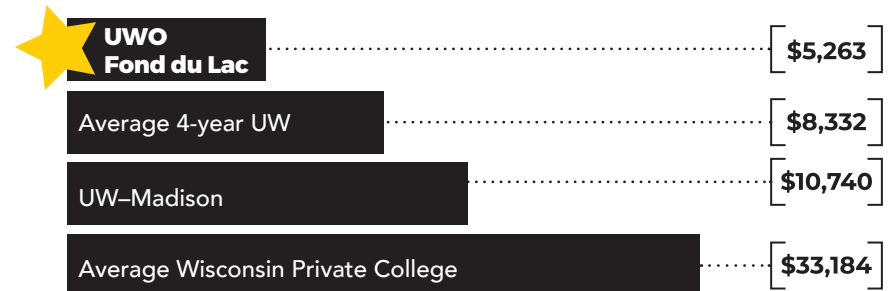

MORE THAN $46,000

in scholarships awarded annually

BY THE NUMBERS

Average scholarship amount

$900

100% OF ELIGIBLE APPLICANTS received a scholarship for the 2020-2021 academic year