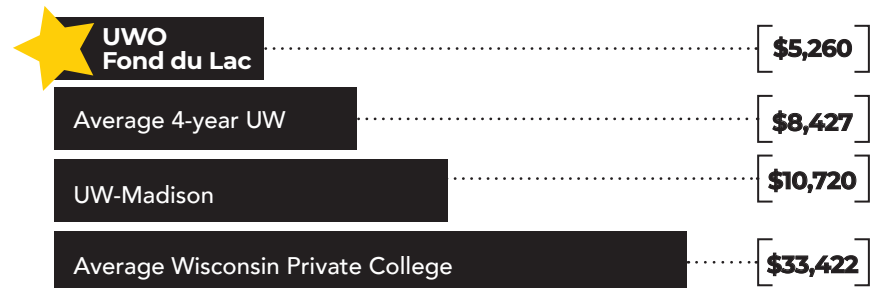

$44,000

in scholarships awarded by UWO Fond du Lac Foundation, Inc.

BY THE NUMBERS

$660

Average scholarship amount received