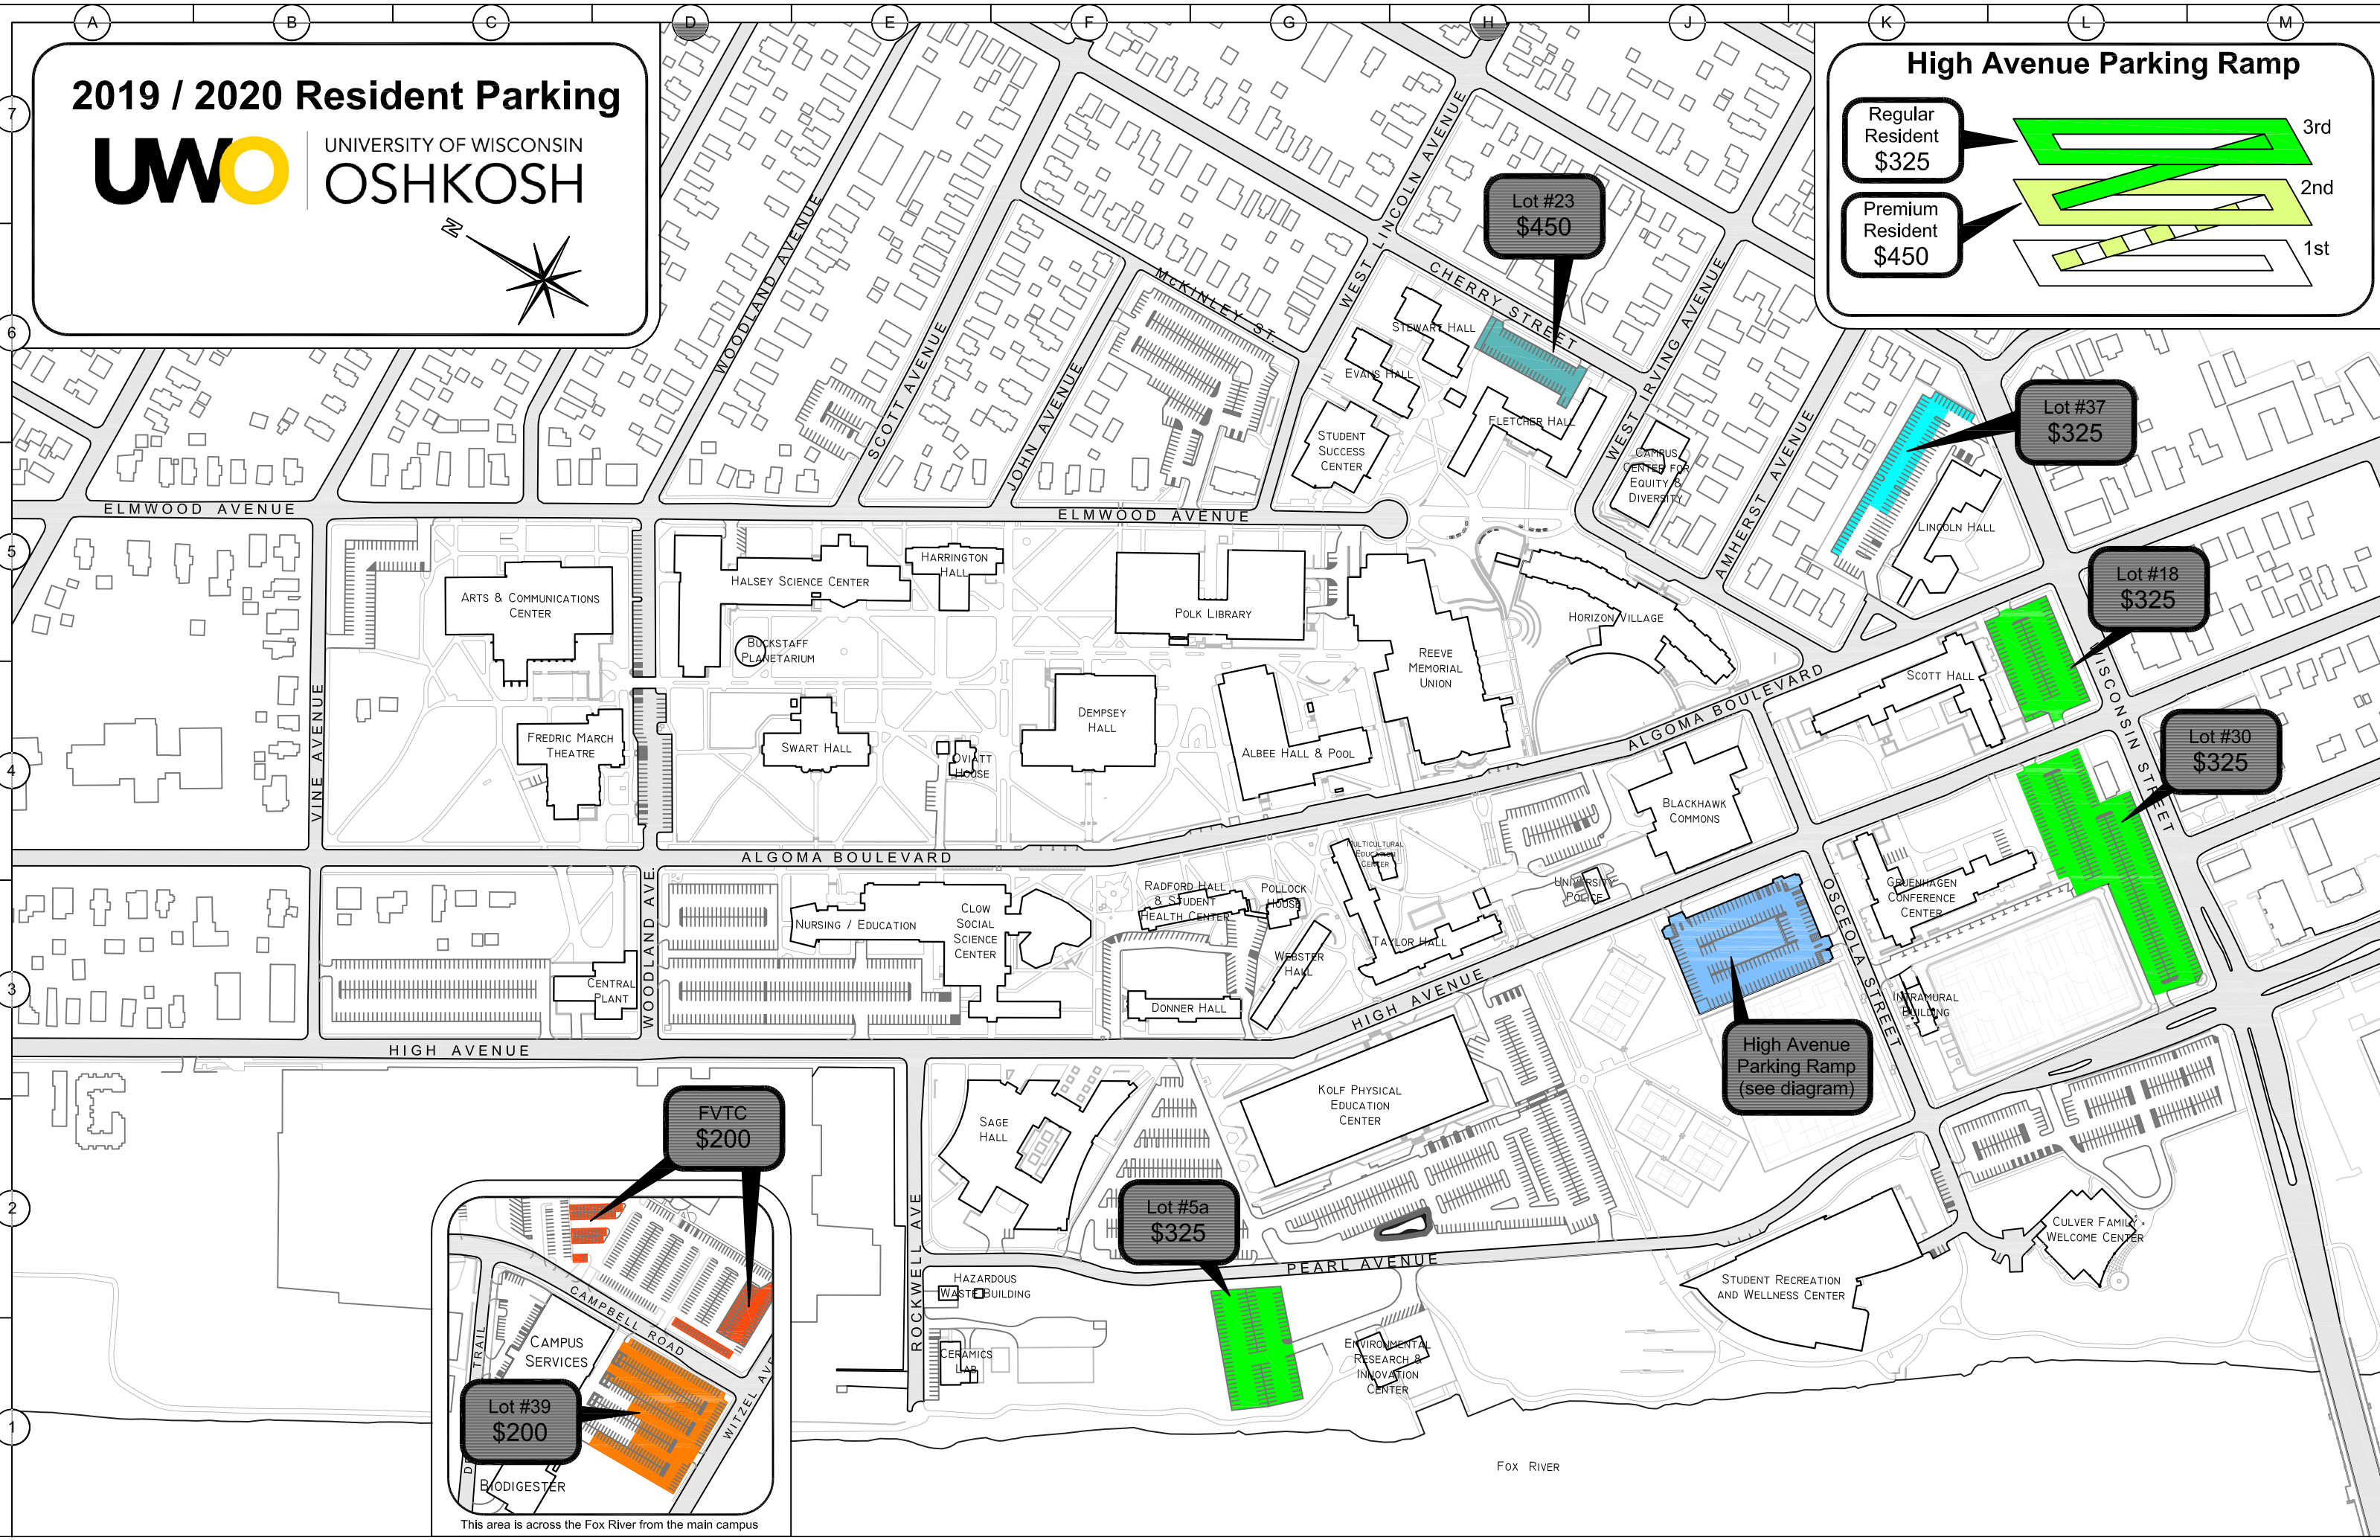

2019 / 2020 Resident Parking

High Avenue Parking Ramp

High Avenue Parking Ramp (see diagram)

This area is across the Fox River from the main campus