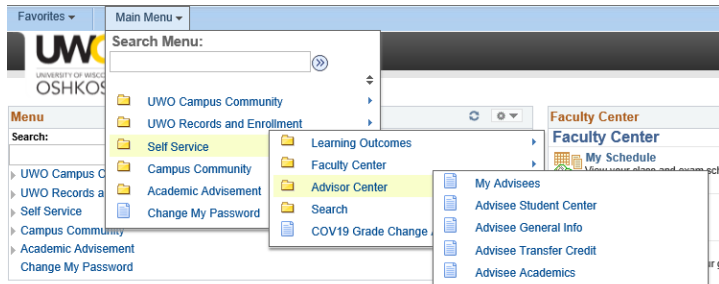

What will I find in PeopleSoft:

Under Main Menu you will find your faculty center and advisor center located in the Self Service area:

Under Faculty Center, you will find:

My Schedule

Class Roster

Grade Roster

Under Advisor Center, you will find:

My Advisees

Advisee Student Center

Advisee General Info

Advisee Transfer Credit

Advisee Academics

Under Main Menu>Campus Community, you will find the Student Services Center for potential advisees: