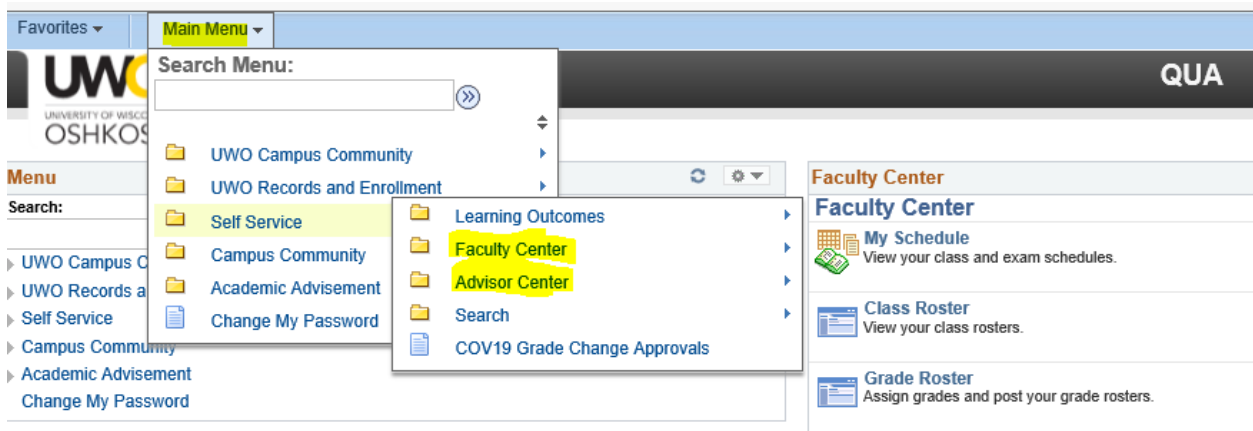

What will I find in PeopleSoft:

Under Main Menu you will find your faculty center and advisor center located in the Self Service area:

Under Faculty Center, you will find:

My Schedule

Class Roster

Grade Roster

Under Advisor Center, you will find:

My Advisees

Advisee Student Center

Advisee General Info

Advisee Transfer Credit

Advisee Academics

Under Main Menu>Campus Community, you will find the Student Services Center for potential advisees: