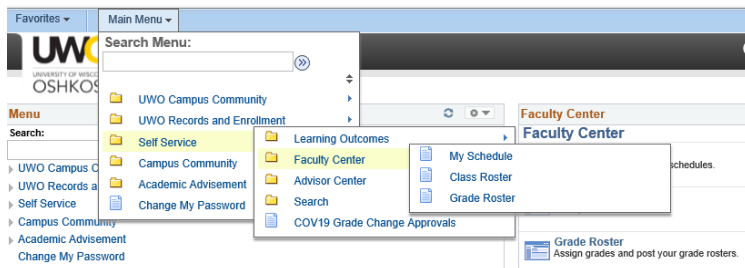

What will I find in PeopleSoft:

Under Main Menu you will find your faculty center and advisor center located in the Self Service area:

Under Faculty Center, you will find:

My Schedule

Class Roster

Grade Roster

Under Advisor Center, you will find:

My Advisees

Advisee Student Center

Advisee General Info

Advisee Transfer Credit

Advisee Academics

Under Main Menu>Campus Community, you will find the Student Services Center for potential advisees: