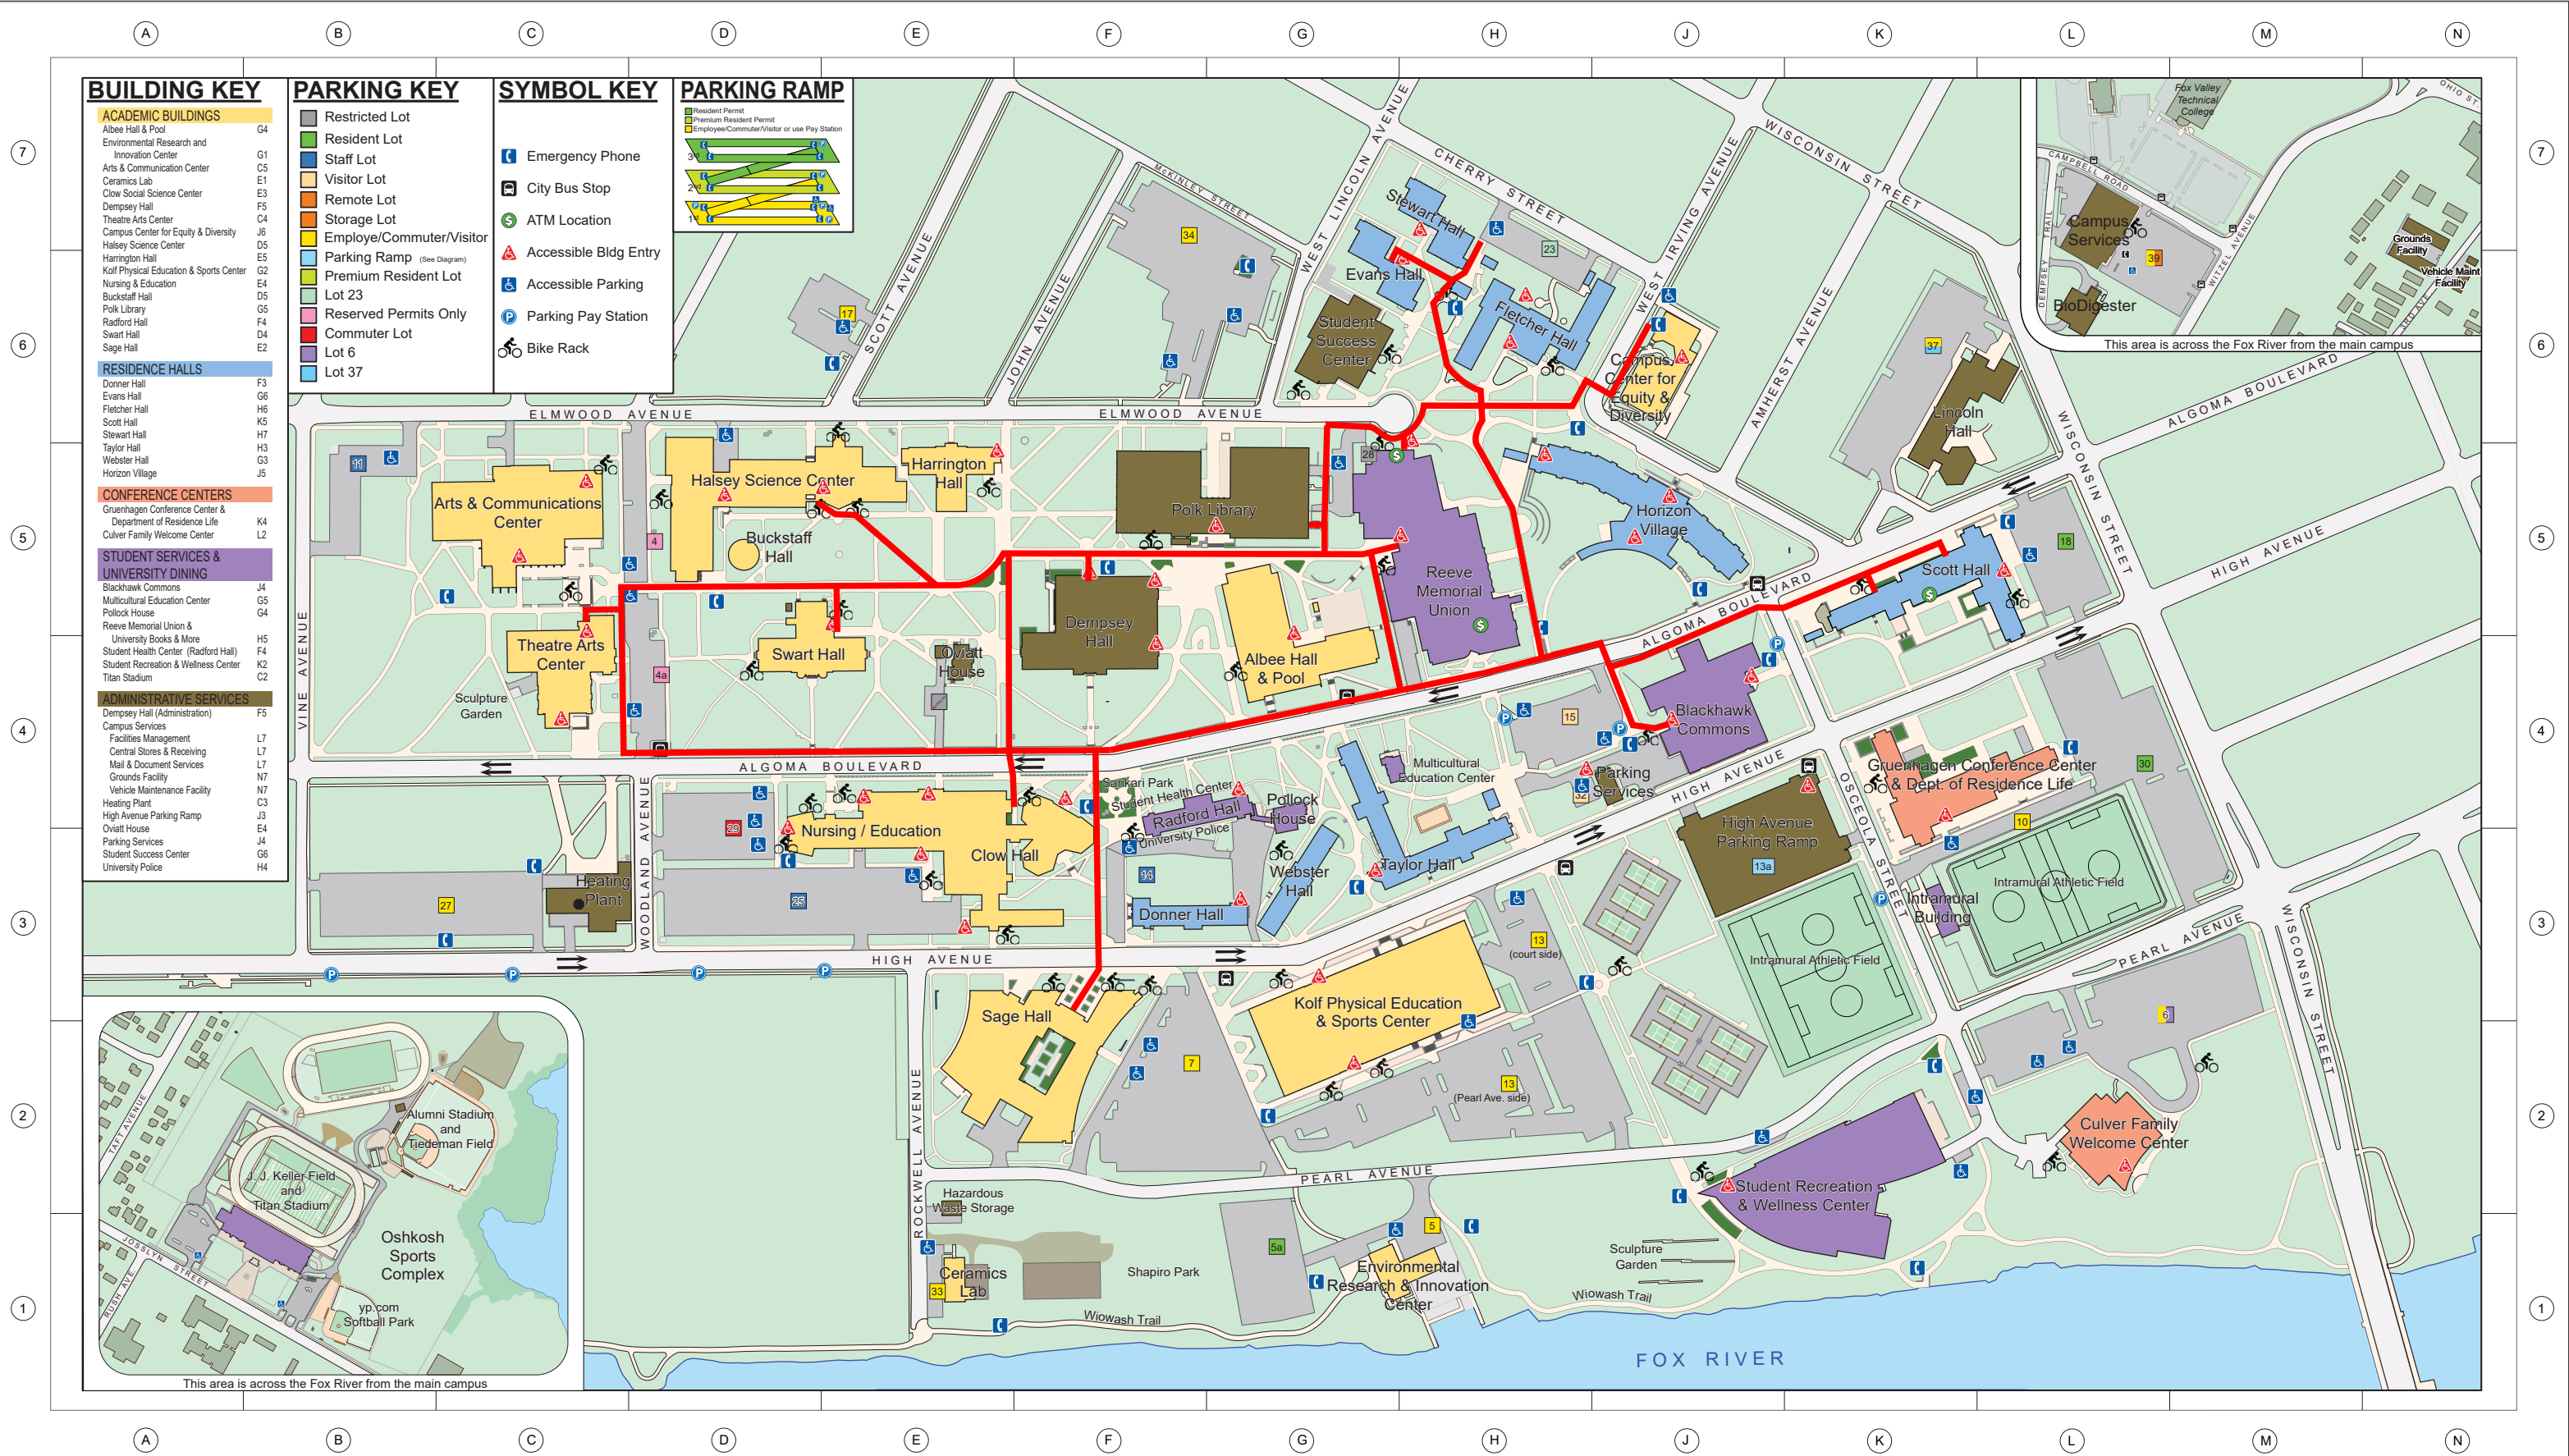

# Campus Map

Campus Maps available at: [www.uwosh.edu/home/map](http://www.uwosh.edu/home/map)

## High Priority Snow Plowing Route

This area is across the Fox River from the main campus

This area is across the Fox River from the main campus