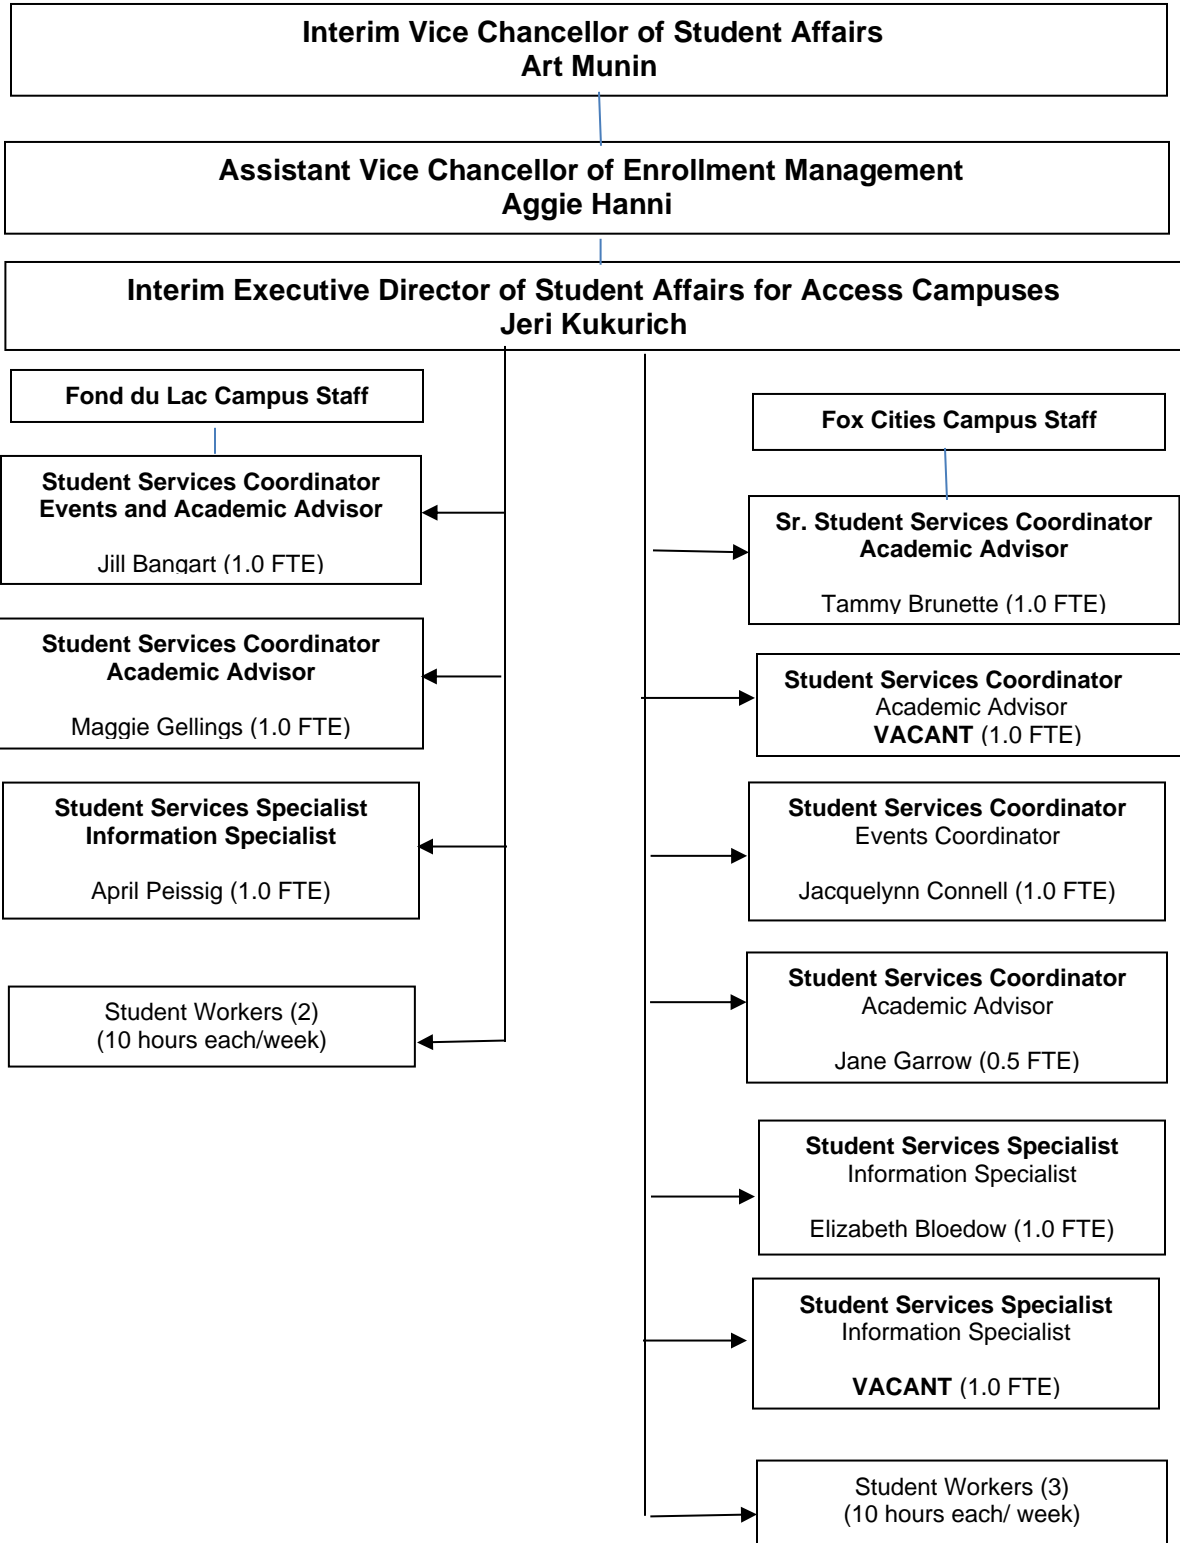

**University of Wisconsin Oshkosh
Organizational Chart
Student Affairs Fox Cities and Fond du Lac Campuses
(June 2020)**

FTE = Full Time Equivalent