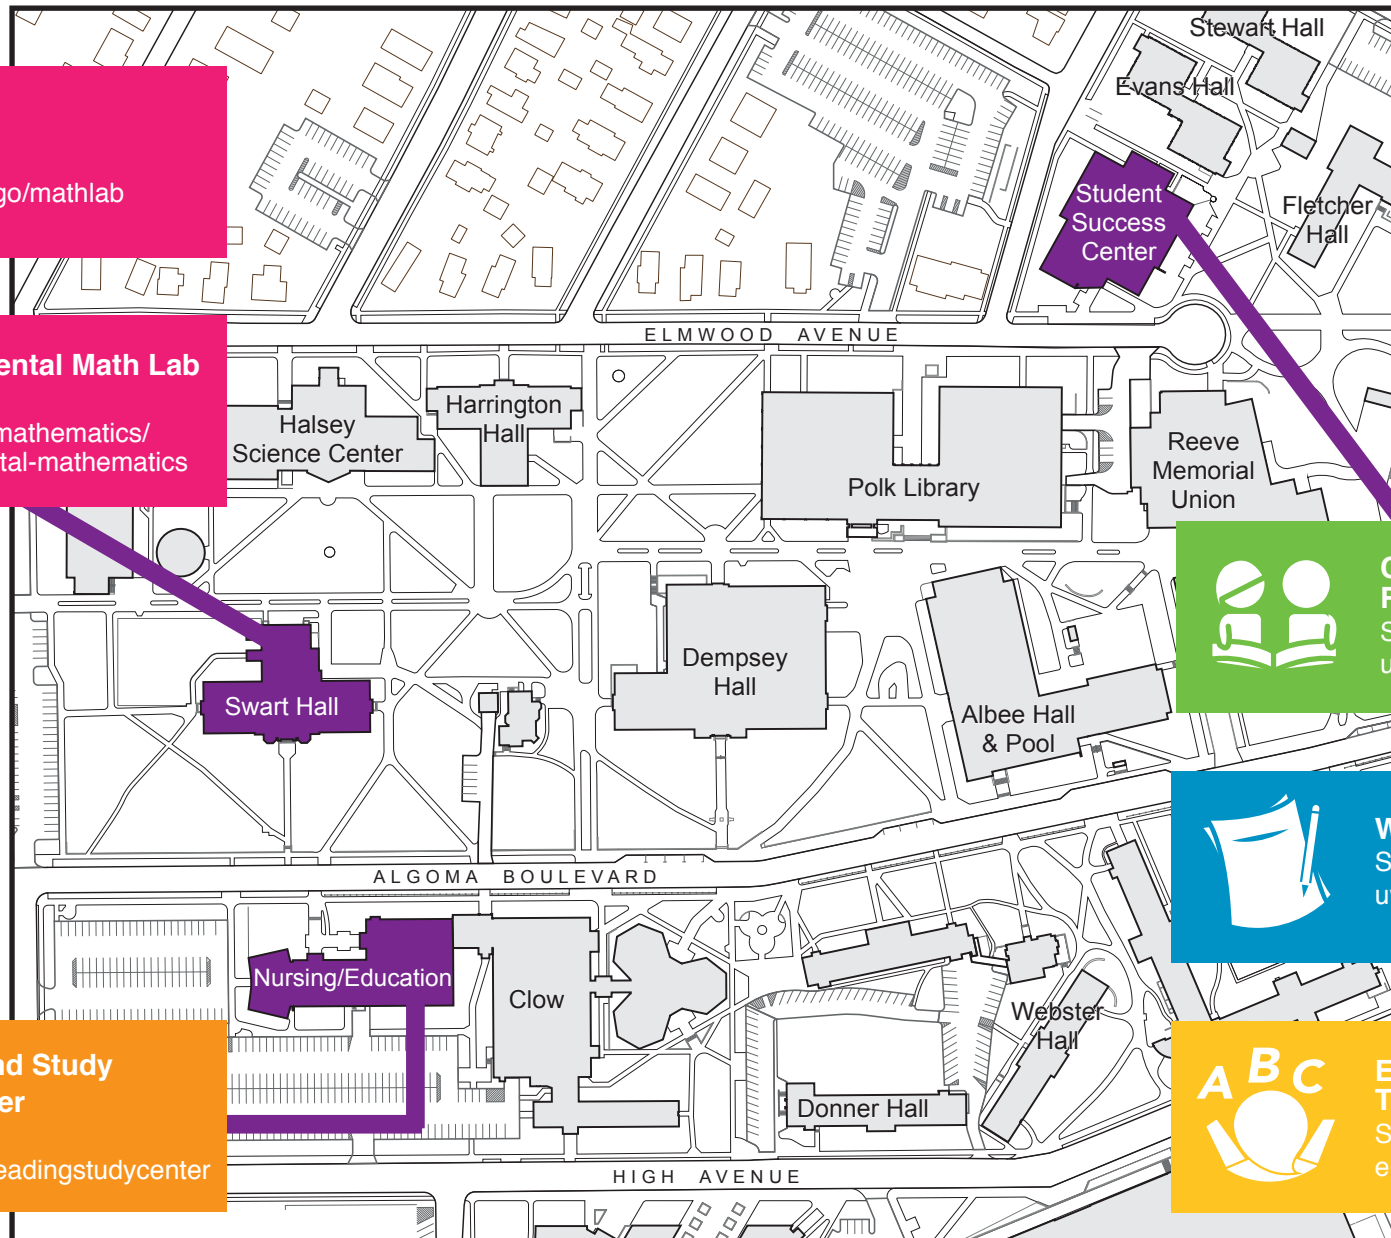

Learning Assistance Services

UW OSHKOSH CAMPUS GUIDE

UNIVERSITY OF
WISCONSIN
OSHKOSH

Math Lab
Room 113
uwosh.edu/go/mathlab

Developmental Math Lab
Room 301
uwosh.edu/mathematics/developmental-mathematics

Center for Academic Resources
Suite 102
uwosh.edu/car

Writing Center
Suite 102
uwosh.edu/wcenter

Reading and Study Skills Center
Room 201
uwosh.edu/readingstudycenter

English Language Tutoring
Suite 102
els@uwosh.edu